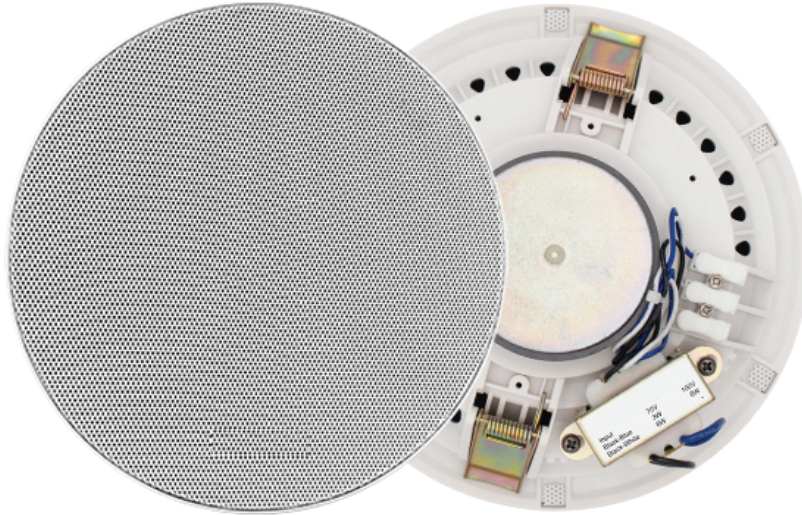

6.5" 6W Seamless Ceiling Speaker EMCS-601**FEATURES**

- Aluminum grille
- 70/100v, Rated Power:6W
- Frequency Response 100Hz - 15kHz
- Sensitivity 90±2dB
- In-ceiling quick installation by spring clip

SPECIFICATIONS**EMCS-601**

	EMCS-601
Full range Speaker/HF Driver	6.5" x 1
Power RMS	6W
Line Voltage Input	100V
Sensitivity (1W/Rated at 1m)	90db ± 2dB
Max Sound Pressure Level (1m)	97db ± 2dB
Frequency Response	100Hz - 15kHz
Dimension (L x H x W)	Ø186mm x 70mm
Hole Size - Installation	Ø165mm - 170mm
Weight	0.6kg